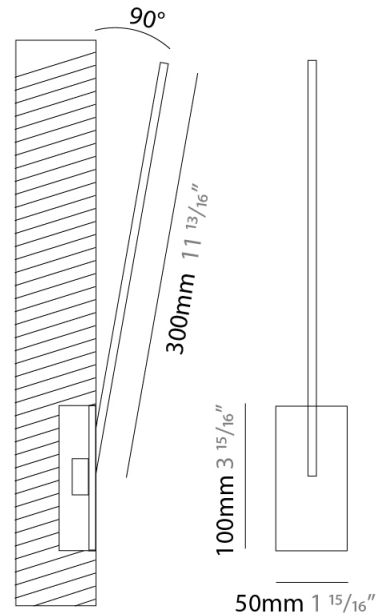

SPILLO 1 ROD RECESSED

D46013- -

base number
Color   Temperature   Finish   Options

1. To build a product code in our configurator select the specify button on the base model # product page
2. To build a manual product code on this datasheet choose from the options listed below in blue font and add the suffix to the base model #

GENERAL

Series: Spillo
Subseries: Spillo 1 Rod
Brand: Icone
Division: Design
Mounting Type: Recessed
Mounting Location: Wall
Subcategory: Ambient

PHYSICAL

Shape: Rectangle
Width (mm): 50
Width (in): 1 15/16
Height (mm): 300
Height (in): 11 13/16
Light Distribution: Adjustable
Fixture Finish: WHI / BLK / CHR / BGD
Fixture Material: Brass

ELECTRICAL

Lamp Type: LED
Total Output Wattage (W): 3.96
Dimming: 0-10V Dimming
Driver Included: No
Driver Location: Remote
Driver Type: Constant Voltage - 120 / 277Vac
Driver Class: Class 2
Input Voltage (V): 120 - 277
Output Voltage (V): 12
Upon Request: (Not included, see components) 0-10Vdc dimming / 277Vac

LED

Color Temperature (°K): 2700 / 3000
Nominal Lumen (lm): 330
CRI: >90 CRI
Lamp Life (hrs): 50000

OPTICAL

Adjustability: Tilt 120°

RATINGS AND CERTIFICATIONS

Certified By: Certified for North American Standards
IP rating: IP20